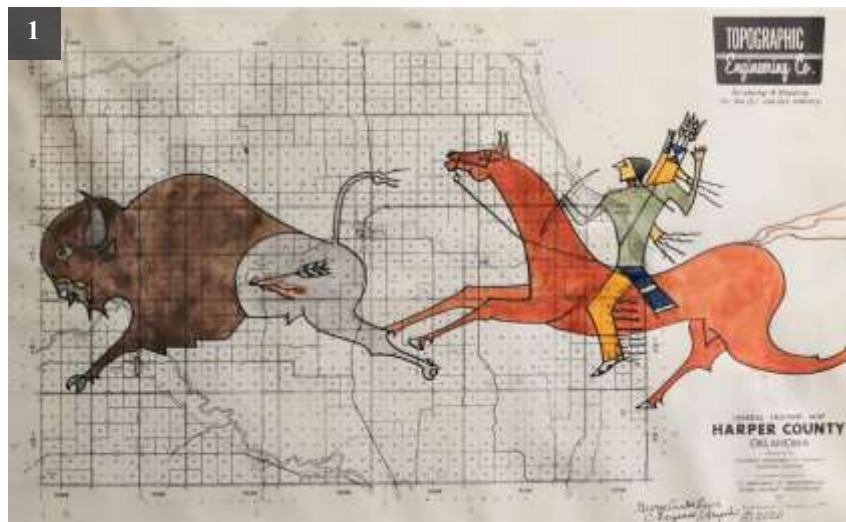

GEORGE LEVI

Tribal Affiliation: Southern Cheyenne, Southern Arapaho, Oglala Sioux

Contact Exhibit C Native Gallery & Gifts for pricing

George Levi was raised in the western Oklahoma communities of El Reno, Concho and Geary and is inspired by the art and history of the Cheyenne people. Levi specializes in Cheyenne style ledger art, acrylic, watercolor, beadwork and parfleche work. His art can be found in various museums, art exhibits, galleries and private collections across the United States and around the world.

1. "Buffalo Hunt on Harper County" / Ledger Drawing on Map / 15H x 19W (w/ frame)
2. "Rut" / Ledger Drawing on 1931 Promissory Note / 13.5H x 16.5W (w/ frame)
3. "Life" / Ledger Drawing on Mini Map / 11.25H x 13.5W (w/ frame)
4. "Skull and Prairie on Metal" / Photography / 13.25H x 16.5W (w/ frame)